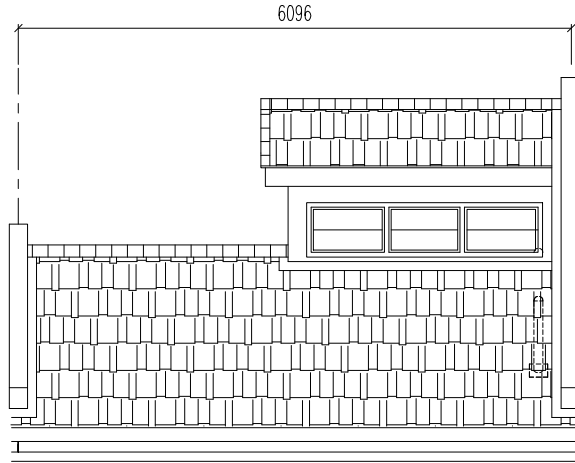

GROUND FLOOR PLAN

NO. LOT :
PTD 1828

Ar. Chen Chin Hoe
Ar. Chen Chin Hoe
ARKITEK
No Pendaftaran LAM: A/C 68

Architect

AKIBINA CHARTERED AKITEK
ROOM E & F, 10TH FLOOR FOH CHONG BUILDING, JALAN IBRAHIM, 80000 JOHOR BAHRU, JOHOR.
TEL: 07-2226226 & 2226228 FAX: 07-2247046 E-MAIL: akibinacch@gmail.com

FRONT ELEVATION

REAR ELEVATION

NO. LOT :
PTD 1828

Ar. Chen Chin Hoe
Ar. Chen Chin Hoe
ARKITEK
No Pendaftaran LAM: A/C 68

Architect

AKIBINA CHARTERED AKITEK
ROOM E & F, 10TH FLOOR FOH CHONG BUILDING, JALAN IBRAHIM, 80000 JOHOR BAHRU, JOHOR.
TEL: 07-2226226 & 2226228 FAX: 07-2247046 E-MAIL: akibinacch@gmail.com