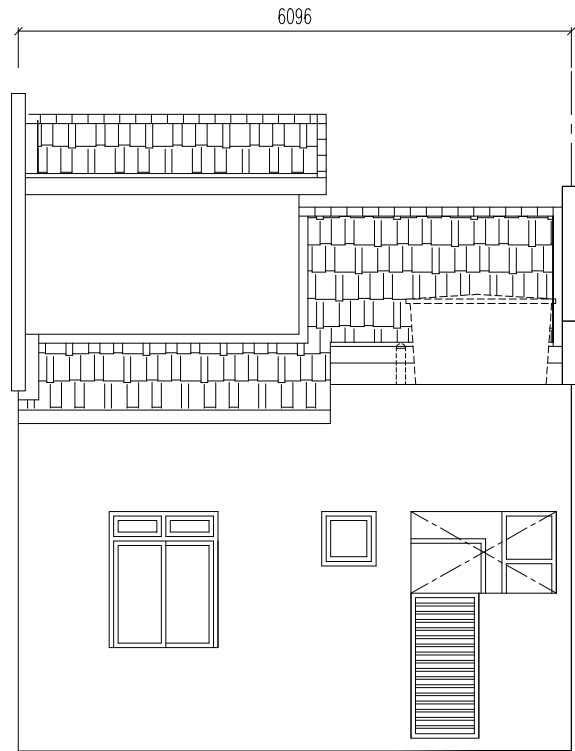

GROUND FLOOR PLAN

NO. LOT :
PTD 1828

Ar. Chen Chin Hoe
Ar. Chen Chin Hoe
ARKITEK
No Pendaftaran LAM: A/C 68

Architect

AKIBINA CHARTERED AKITEK
ROOM E & F, 10TH FLOOR FOH CHONG BUILDING, JALAN IBRAHIM, 80000 JOHOR BAHRU, JOHOR.
TEL: 07-2226226 & 2226228 FAX: 07-2247046 E-MAIL: akibinacch@gmail.com

FRONT ELEVATION

REAR ELEVATION

NO. LOT :
PTD 1828

Ar. Chen Chin Hoe
Ar. Chen Chin Hoe
ARKITEK
No Pendaftaran LAM: A/C 68

Architect

AKIBINA CHARTERED AKITEK
ROOM E & F, 10TH FLOOR FOH CHONG BUILDING, JALAN IBRAHIM, 80000 JOHOR BAHRU, JOHOR.
TEL: 07-2226226 & 2226228 FAX: 07-2247046 E-MAIL: akibinacch@gmail.com